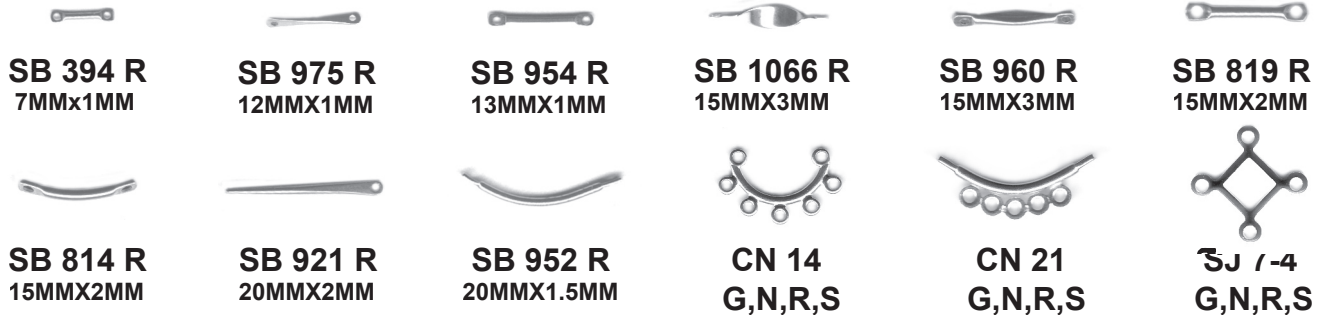

Raw Brass Spacer Bars:

Raw Brass Chain Ends:

Screw Caps:

Necklace Shortener:

Chain Extender:

Joiner:

Domed Joiner:

Brass Beads

Crimp Beads

Tiger Tail

Nylon coated stainless steel wire in gold and silver. Available in two gauges .38mm (TT38) and .45mm (TT45) on 100 metre roll.

Beading Elastic

Strong and Stretchy, available in either Black(E001B) or White/Clear(E001W) on 100 metre roll.